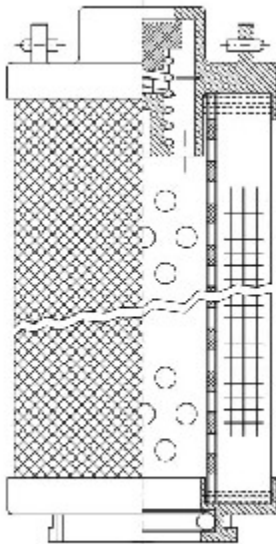

Buy Big, Save Big! - www.bigfilterstore.com - 866-673-0345

Technical Data for Big Filter #: BFS-D5DC7

[Click to view stock, pricing and volume discount information](#)

Filter Type Details

Part Type: Hydraulic
Filter Type: Return Line
Media: Glass
Seal Material: Viton
Fluid Type: HH / HL / HM / HV
Flow Direction: Outside-In

Dimensions (Inches)

Height: 10.16
O.D. Top: 2.03 **O.D. Bottom:** 2.03
I.D. Top: **I.D. Bottom:** 0.88
Weight (lbs): 0.897

Rating

Micron 1: 10
Micron 2:
Flow Rate (GPM):
Collapse Pressure (psi): 435
Filter area (sq in):

Beta Ratio 1: 200/9.9
Beta Ratio 2: 1000/12.4
Capacity (gr):
Burst Pressure (psi)

Misc. Information

Thread Type:
Thread Size (in):
By-pass: Yes
Handle: Yes
Wrap: No

Contact Information

Big Filter Inc.
 162 Kerr Dr.
 Sault Ste. Marie, ON
 P6A 5H9
 Canada