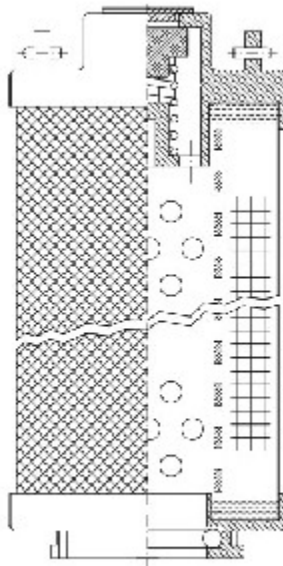

Buy Big, Save Big! - www.bigfilterstore.com - 866-673-0345

Technical Data for Big Filter #: BFS-D5E04

[Click to view stock, pricing and volume discount information](#)

Filter Type Details

Part Type: Hydraulic
Filter Type: Return Line
Media: Glass
Seal Material: Viton
Fluid Type: HH / HL / HM / HV
Flow Direction: Outside-In

Dimensions (Inches)

Height: 10.18
O.D. Top: 2.03 **O.D. Bottom:** 2.03
I.D. Top: **I.D. Bottom:** 0.88
Weight (lbs): N/A

Rating

Micron 1: 10
Micron 2:
Flow Rate (GPM):
Collapse Pressure (psi): 290
Filter area (sq in): 251

Beta Ratio 1: 200/9.9
Beta Ratio 2: 1000/12.4
Capacity (gr):
Burst Pressure (psi)

Misc. Information

Thread Type:
Thread Size (in):
By-pass: No
Handle: Yes
Wrap: No

Contact Information

Big Filter Inc.
 162 Kerr Dr.
 Sault Ste. Marie, ON
 P6A 5H9
 Canada