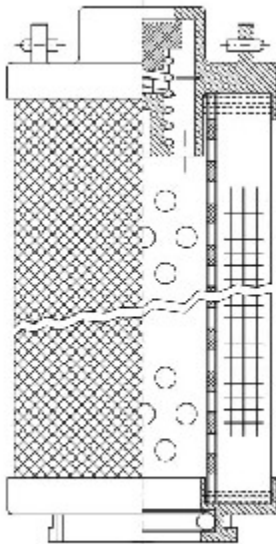

Buy Big, Save Big! - www.bigfilterstore.com - 866-673-0345

Technical Data for Big Filter #: BFS-D5E07

[Click to view stock, pricing and volume discount information](#)

Filter Type Details

Part Type: Hydraulic
Filter Type: Return Line
Media: Glass
Seal Material: Viton
Fluid Type: HH / HL / HM / HV
Flow Direction: Outside-In

Dimensions (Inches)

Height: 10.17
O.D. Top: 2.03 **O.D. Bottom:** 2.03
I.D. Top: **I.D. Bottom:** 0.88
Weight (lbs): N/A

Rating

Micron 1: 10
Micron 2:
Flow Rate (GPM):
Collapse Pressure (psi): 290
Filter area (sq in): 251

Beta Ratio 1: 200/9.9
Beta Ratio 2: 1000/12.4
Capacity (gr):
Burst Pressure (psi)

Misc. Information

Thread Type:
Thread Size (in):
By-pass: Yes
Handle: Yes
Wrap: No

Contact Information

Big Filter Inc.
162 Kerr Dr.
Sault Ste. Marie, ON
P6A 5H9
Canada