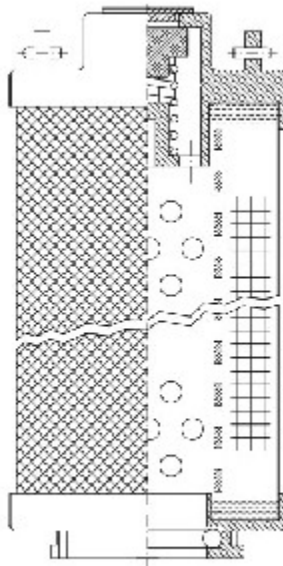

Buy Big, Save Big! - www.bigfilterstore.com - 866-673-0345

Technical Data for Big Filter #: BFS-D5E0C

[Click to view stock, pricing and volume discount information](#)

Filter Type Details

Part Type: Hydraulic
Filter Type: Return Line
Media: Glass
Seal Material: Viton
Fluid Type: HH / HL / HM / HV
Flow Direction: Outside-In

Dimensions (Inches)

Height: 10.19
O.D. Top: 2.03 **O.D. Bottom:** 2.03
I.D. Top: **I.D. Bottom:** 0.88
Weight (lbs): N/A

Rating

Micron 1: 20
Micron 2:
Flow Rate (GPM):
Collapse Pressure (psi): 290
Filter area (sq in): 251

Beta Ratio 1: 200/20.7
Beta Ratio 2: 1000/26.6
Capacity (gr):
Burst Pressure (psi)

Misc. Information

Thread Type:
Thread Size (in):
By-pass: No
Handle: Yes
Wrap: No

Contact Information

Big Filter Inc.
 162 Kerr Dr.
 Sault Ste. Marie, ON
 P6A 5H9
 Canada