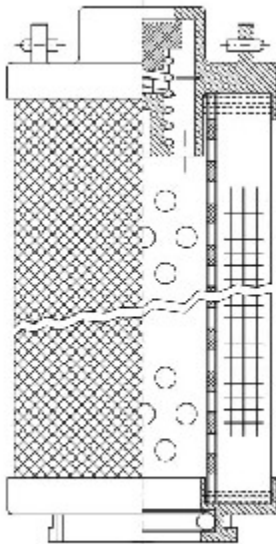

Buy Big, Save Big! - www.bigfilterstore.com - 866-673-0345

Technical Data for Big Filter #: BFS-D5E0F

[Click to view stock, pricing and volume discount information](#)

Filter Type Details

Part Type: Hydraulic
Filter Type: Return Line
Media: Glass
Seal Material: Viton
Fluid Type: HH / HL / HM / HV
Flow Direction: Outside-In

Dimensions (Inches)

Height: 10.19
O.D. Top: 2.03 **O.D. Bottom:** 2.03
I.D. Top: **I.D. Bottom:** 0.88
Weight (lbs): N/A

Rating

Micron 1: 20
Micron 2:
Flow Rate (GPM):
Collapse Pressure (psi): 290
Filter area (sq in): 251

Beta Ratio 1: 200/20.7
Beta Ratio 2: 1000/26.6
Capacity (gr):
Burst Pressure (psi)

Misc. Information

Thread Type:
Thread Size (in):
By-pass: Yes
Handle: Yes
Wrap: No

Contact Information

Big Filter Inc.
 162 Kerr Dr.
 Sault Ste. Marie, ON
 P6A 5H9
 Canada