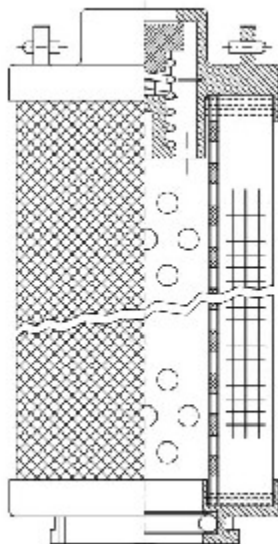

Buy Big, Save Big! - www.bigfilterstore.com - 866-673-0345

Technical Data for Big Filter #: BFS-D5E14

[Click to view stock, pricing and volume discount information](#)

Filter Type Details

Part Type: Hydraulic
Filter Type: Return Line
Media: Polyester
Seal Material: Viton
Fluid Type: HH / HL / HM / HV
Flow Direction: Outside-In

Dimensions (Inches)

Height: 10.21
O.D. Top: 2.03 **O.D. Bottom:** 2.03
I.D. Top: **I.D. Bottom:** 0.88
Weight (lbs): N/A

Rating

Micron 1: 10 **Beta Ratio 1:** 2/10
Micron 2: **Beta Ratio 2:**
Flow Rate (GPM): **Capacity (gr):**
Collapse Pressure (psi): 290 **Burst Pressure (psi)**
Filter area (sq in): 251

Misc. Information

Thread Type:
Thread Size (in):
By-pass: Yes
Handle: Yes
Wrap: No

Contact Information

Big Filter Inc.
 162 Kerr Dr.
 Sault Ste. Marie, ON
 P6A 5H9
 Canada

Big Filter Inc.
 605 Ridge St, #144
 Sault Ste. Marie, MI
 49783
 USA