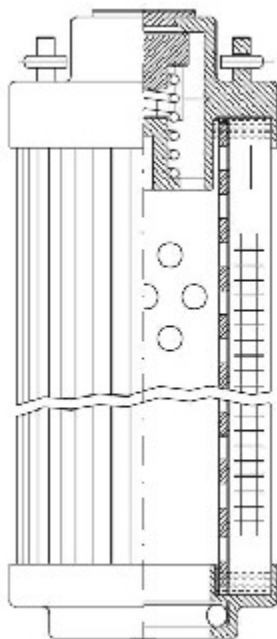

Buy Big, Save Big! - www.bigfilterstore.com - 866-673-0345

Technical Data for Big Filter #: BFS-DB25E

[Click to view stock, pricing and volume discount information](#)

Filter Type Details

Part Type: Hydraulic
Filter Type: Return Line
Media: Stainless Steel Fiber
Seal Material: Viton
Fluid Type: HH / HL / HM / HV
Flow Direction: Outside-In

Dimensions (Inches)

Height: 13.11
O.D. Top: 3.76 **O.D. Bottom:** 3.76
I.D. Top: **I.D. Bottom:** 2.7
Weight (lbs): 2.882

Rating

Micron 1: 20 **Beta Ratio 1:** 200/20
Micron 2: **Beta Ratio 2:** **Capacity (gr):** **Burst Pressure (psi)**
Flow Rate (GPM): **Collapse Pressure (psi):** 435
Filter area (sq in): 636

Misc. Information

Thread Type: **Thread Size (in):**
By-pass: No
Handle: Yes
Wrap: No

Contact Information

Big Filter Inc.
162 Kerr Dr.
Sault Ste. Marie, ON
P6A 5H9
Canada

Big Filter Inc.
605 Ridge St, #144
Sault Ste. Marie, MI
49783
USA