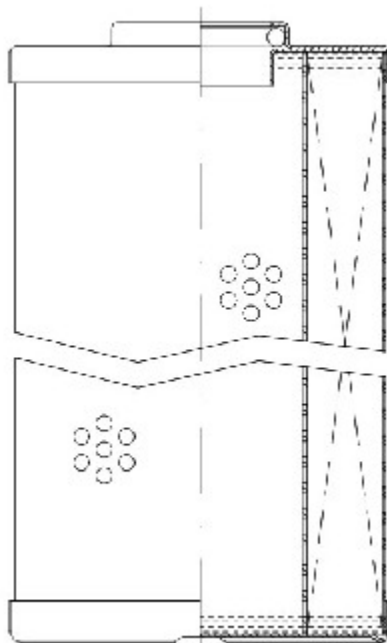

Buy Big, Save Big! - www.bigfilterstore.com - 866-673-0345

Technical Data for Big Filter #: BFS-DB260

[Click to view stock, pricing and volume discount information](#)

Filter Type Details

Part Type: Hydraulic
Filter Type: Pressure Line
Media: Cellulose
Seal Material: Viton
Fluid Type: HH / HL / HM / HV
Flow Direction: Outside-In

Dimensions (Inches)

Height: 9.49
O.D. Top: 2.87 **O.D. Bottom:** 2.89
I.D. Top: 1.08 **I.D. Bottom:**
Weight (lbs): 1.116

Rating

Micron 1: 5 **Beta Ratio 1:** 2/5
Micron 2: **Beta Ratio 2:**
Flow Rate (GPM): **Capacity (gr):**
Collapse Pressure (psi): 145 **Burst Pressure (psi)**
Filter area (sq in): 604

Misc. Information

Thread Type:
Thread Size (in):
By-pass: No
Handle: No
Wrap: Yes

Contact Information

Big Filter Inc.
 162 Kerr Dr.
 Sault Ste. Marie, ON
 P6A 5H9
 Canada

Big Filter Inc.
 605 Ridge St, #144
 Sault Ste. Marie, MI
 49783
 USA