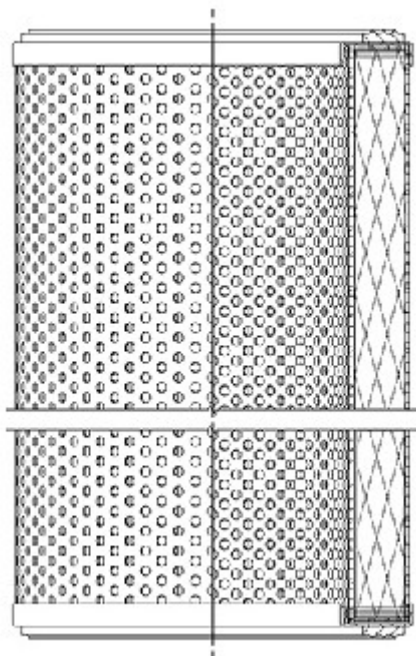

Buy Big, Save Big! - www.bigfilterstore.com - 866-673-0345

Technical Data for Big Filter #: BFS-DB29D

[Click to view stock, pricing and volume discount information](#)

Filter Type Details

Part Type: Hydraulic
Filter Type: Return Line
Media: Cellulose
Seal Material: Buna
Fluid Type: HH / HL / HM / HV
Flow Direction: Outside-In

Dimensions (Inches)

Height: 8.94
O.D. Top: 4.72 **O.D. Bottom:** 4.72
I.D. Top: 3.03 **I.D. Bottom:** 3.03
Weight (lbs): 1.564

Rating

Micron 1: 10 **Beta Ratio 1:** 2/10
Micron 2: **Beta Ratio 2:**
Flow Rate (GPM): **Capacity (gr):**
Collapse Pressure (psi):145 **Burst Pressure (psi)**
Filter area (sq in):

Misc. Information

Thread Type:
Thread Size (in):
By-pass: No
Handle: No
Wrap: Yes

Contact Information

Big Filter Inc.
162 Kerr Dr.
Sault Ste. Marie, ON
P6A 5H9
Canada

Big Filter Inc.
605 Ridge St, #144
Sault Ste. Marie, MI
49783
USA