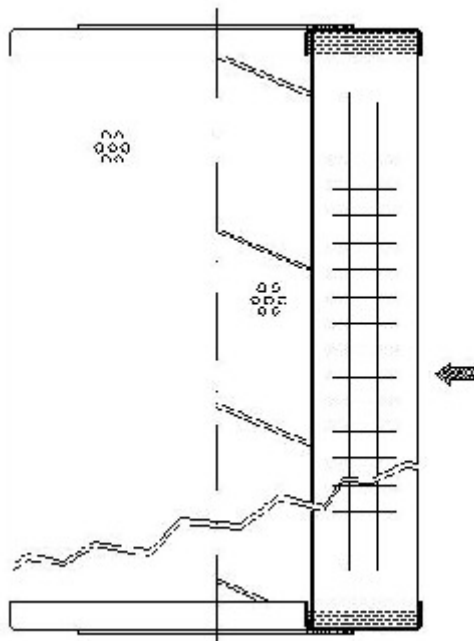

Buy Big, Save Big! - www.bigfilterstore.com - 866-673-0345

Technical Data for Big Filter #: BFS-DB321

[Click to view stock, pricing and volume discount information](#)

Filter Type Details

Part Type: Hydraulic
Filter Type: Return Line
Media: Cellulose
Seal Material: Buna
Fluid Type: HH / HL / HM / HV
Flow Direction: Outside-In

Dimensions (Inches)

Height: 14.45
O.D. Top: 5.99 **O.D. Bottom:** 5.99
I.D. Top: 3.5 **I.D. Bottom:** 3.5
Weight (lbs): 16

Rating

Micron 1: 15 **Beta Ratio 1:** 2/15
Micron 2: **Beta Ratio 2:**
Flow Rate (GPM): **Capacity (gr):**
Collapse Pressure (psi): 58 **Burst Pressure (psi)**
Filter area (sq in): 2560

Misc. Information

Thread Type:
Thread Size (in):
By-pass: No
Handle: No
Wrap: Yes

Contact Information

Big Filter Inc.
 162 Kerr Dr.
 Sault Ste. Marie, ON
 P6A 5H9
 Canada

Big Filter Inc.
 605 Ridge St, #144
 Sault Ste. Marie, MI
 49783
 USA