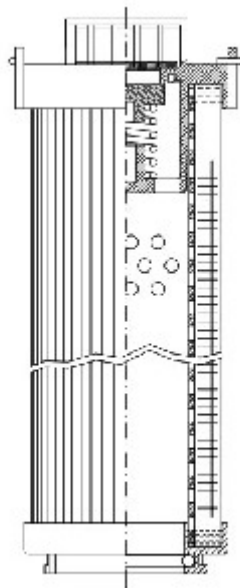

Buy Big, Save Big! - www.bigfilterstore.com - 866-673-0345

Technical Data for Big Filter #: BFS-DB351

[Click to view stock, pricing and volume discount information](#)

Filter Type Details

Part Type: Hydraulic
Filter Type: Return Line
Media: Wire Mesh
Seal Material: Viton
Fluid Type: HH / HL / HM / HV
Flow Direction: Outside-In

Dimensions (Inches)

Height: 24.65
O.D. Top: 3.72 **O.D. Bottom:** 3.72
I.D. Top: **I.D. Bottom:** 1.9
Weight (lbs): 3.696

Rating

Micron 1: 25
Micron 2:
Flow Rate (GPM):
Collapse Pressure (psi): 290
Filter area (sq in): 2397

Beta Ratio 1:
Beta Ratio 2:
Capacity (gr):
Burst Pressure (psi)

Misc. Information

Thread Type:
Thread Size (in):
By-pass: Yes
Handle: Yes
Wrap: Yes

Contact Information

Big Filter Inc.
162 Kerr Dr.
Sault Ste. Marie, ON
P6A 5H9
Canada