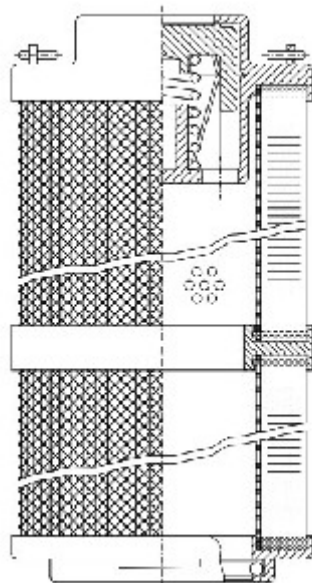

Contact Information

Big Filter Inc.
162 Kerr Dr.
Sault Ste. Marie, ON
P6A 5H9
Canada

Big Filter Inc.
605 Ridge St, #144
Sault Ste. Marie, MI
49783
USA

Toll Free: 866-673-0345
Direct: 705-255-2493

info@bigfilterstore.com
<https://www.bigfilterstore.com>