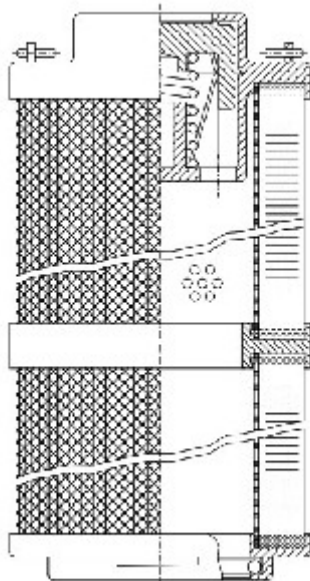

Buy Big, Save Big! - www.bigfilterstore.com - 866-673-0345

Technical Data for Big Filter #: BFS-DB353

[Click to view stock, pricing and volume discount information](#)

Filter Type Details

Part Type: Hydraulic
Filter Type: Return Line
Media: Glass
Seal Material: Viton
Fluid Type: HH / HL / HM / HV
Flow Direction: Outside-In

Dimensions (Inches)

Height: 24.8
O.D. Top: 4.49 **O.D. Bottom:** 4.49
I.D. Top: **I.D. Bottom:** 2.7
Weight (lbs): 12.536

Rating

Micron 1: 5 **Beta Ratio 1:** 200/5.4
Micron 2: **Beta Ratio 2:** 1000/7.7
Flow Rate (GPM):
Collapse Pressure (psi): 290
Filter area (sq in): 2684
Capacity (gr):
Burst Pressure (psi)

Misc. Information

Thread Type:
Thread Size (in):
By-pass: Yes
Handle: Yes
Wrap: Yes

Contact Information

Big Filter Inc.
 162 Kerr Dr.
 Sault Ste. Marie, ON
 P6A 5H9
 Canada

Big Filter Inc.
 605 Ridge St, #144
 Sault Ste. Marie, MI
 49783
 USA