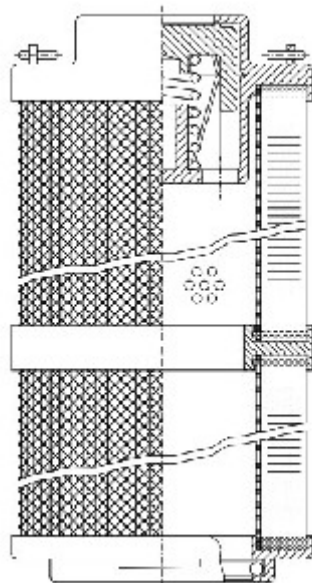

Buy Big, Save Big! - www.bigfilterstore.com - 866-673-0345

Technical Data for Big Filter #: BFS-DB354

[Click to view stock, pricing and volume discount information](#)

Filter Type Details

Part Type: Hydraulic
Filter Type: Return Line
Media: Glass
Seal Material: Viton
Fluid Type: HH / HL / HM / HV
Flow Direction: Outside-In

Dimensions (Inches)

Height: 24.8
O.D. Top: 4.49 **O.D. Bottom:** 4.49
I.D. Top: **I.D. Bottom:** 2.7
Weight (lbs): 12.536

Rating

Micron 1: 10
Micron 2:
Flow Rate (GPM):
Collapse Pressure (psi): 290
Filter area (sq in): 2684

Beta Ratio 1: 200/9.9
Beta Ratio 2: 1000/12.4
Capacity (gr):
Burst Pressure (psi)

Misc. Information

Thread Type:
Thread Size (in):
By-pass: Yes
Handle: Yes
Wrap: Yes

Contact Information

Big Filter Inc.
 162 Kerr Dr.
 Sault Ste. Marie, ON
 P6A 5H9
 Canada