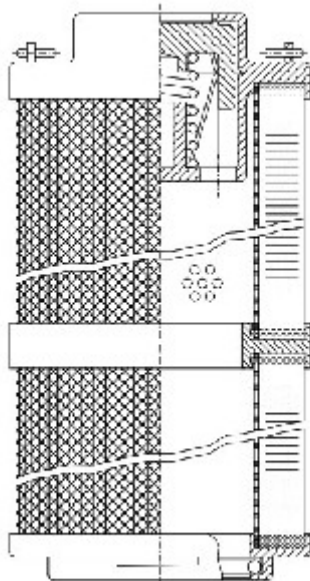

Buy Big, Save Big! - www.bigfilterstore.com - 866-673-0345

Technical Data for Big Filter #: BFS-DB355

[Click to view stock, pricing and volume discount information](#)

Filter Type Details

Part Type: Hydraulic
Filter Type: Return Line
Media: Glass
Seal Material: Viton
Fluid Type: HH / HL / HM / HV
Flow Direction: Outside-In

Dimensions (Inches)

Height: 24.8
O.D. Top: 4.49 **O.D. Bottom:** 4.49
I.D. Top: **I.D. Bottom:** 2.7
Weight (lbs): 12.536

Rating

Micron 1: 20 **Beta Ratio 1:** 200/20.7
Micron 2: **Beta Ratio 2:** 1000/26.6
Flow Rate (GPM): **Capacity (gr):**
Collapse Pressure (psi): 290 **Burst Pressure (psi)**
Filter area (sq in): 2684

Misc. Information

Thread Type:
Thread Size (in):
By-pass: Yes
Handle: Yes
Wrap: Yes

Contact Information

Big Filter Inc.
 162 Kerr Dr.
 Sault Ste. Marie, ON
 P6A 5H9
 Canada

Big Filter Inc.
 605 Ridge St, #144
 Sault Ste. Marie, MI
 49783
 USA