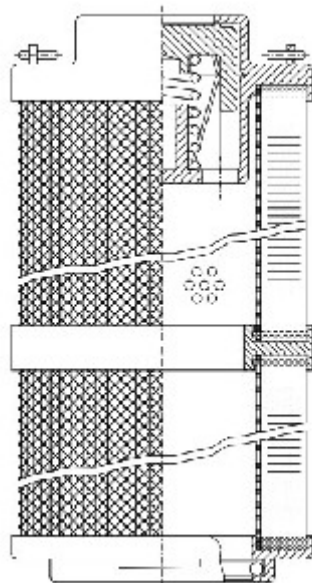

Buy Big, Save Big! - www.bigfilterstore.com - 866-673-0345

Technical Data for Big Filter #: BFS-DB359

[Click to view stock, pricing and volume discount information](#)

Filter Type Details

Part Type: Hydraulic
Filter Type: Return Line
Media: Glass
Seal Material: Viton
Fluid Type: HH / HL / HM / HV
Flow Direction: Outside-In

Dimensions (Inches)

Height: 24.8
O.D. Top: 4.49 **O.D. Bottom:** 4.49
I.D. Top: **I.D. Bottom:** 2.7
Weight (lbs): 12.536

Rating

Micron 1: 20 **Beta Ratio 1:** 200/20.7
Micron 2: **Beta Ratio 2:** 1000/26.6
Flow Rate (GPM): **Capacity (gr):**
Collapse Pressure (psi): 290 **Burst Pressure (psi)**
Filter area (sq in): 2684

Misc. Information

Thread Type:
Thread Size (in):
By-pass: Yes
Handle: Yes
Wrap: Yes

Contact Information

Big Filter Inc.
 162 Kerr Dr.
 Sault Ste. Marie, ON
 P6A 5H9
 Canada

Big Filter Inc.
 605 Ridge St, #144
 Sault Ste. Marie, MI
 49783
 USA