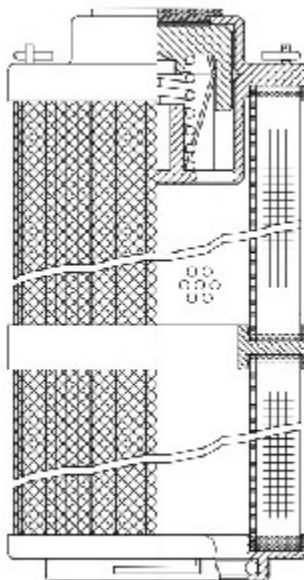

Buy Big, Save Big! - www.bigfilterstore.com - 866-673-0345

Technical Data for Big Filter #: BFS-DB35C

[Click to view stock, pricing and volume discount information](#)

Filter Type Details

Part Type: Hydraulic
Filter Type: Return Line
Media: Glass
Seal Material: Viton
Fluid Type: HH / HL / HM / HV
Flow Direction: Outside-In

Dimensions (Inches)

Height: 24.8
O.D. Top: 4.49 **O.D. Bottom:** 4.49
I.D. Top: **I.D. Bottom:** 2.7
Weight (lbs): 12.644

Rating

Micron 1: 10 **Beta Ratio 1:** 200/9.9
Micron 2: **Beta Ratio 2:** 1000/12.4
Flow Rate (GPM): **Capacity (gr):**
Collapse Pressure (psi): 290 **Burst Pressure (psi)**
Filter area (sq in): 2684

Misc. Information

Thread Type:
Thread Size (in):
By-pass: No
Handle: Yes
Wrap: Yes

Contact Information

Big Filter Inc.
 162 Kerr Dr.
 Sault Ste. Marie, ON
 P6A 5H9
 Canada

Big Filter Inc.
 605 Ridge St, #144
 Sault Ste. Marie, MI
 49783
 USA