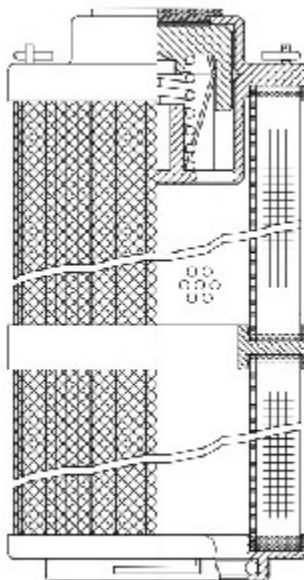

Buy Big, Save Big! - www.bigfilterstore.com - 866-673-0345

Technical Data for Big Filter #: BFS-DB35D

[Click to view stock, pricing and volume discount information](#)

Filter Type Details

Part Type: Hydraulic
Filter Type: Return Line
Media: Glass
Seal Material: Viton
Fluid Type: HH / HL / HM / HV
Flow Direction: Outside-In

Dimensions (Inches)

Height: 24.8
O.D. Top: 4.49 **O.D. Bottom:** 4.49
I.D. Top: **I.D. Bottom:** 2.7
Weight (lbs): 12.644

Rating

Micron 1: 20 **Beta Ratio 1:** 200/20.7
Micron 2: **Beta Ratio 2:** 1000/26.6
Flow Rate (GPM): **Capacity (gr):**
Collapse Pressure (psi): 290 **Burst Pressure (psi)**
Filter area (sq in): 2684

Misc. Information

Thread Type:
Thread Size (in):
By-pass: No
Handle: Yes
Wrap: Yes

Contact Information

Big Filter Inc.
 162 Kerr Dr.
 Sault Ste. Marie, ON
 P6A 5H9
 Canada

Big Filter Inc.
 605 Ridge St, #144
 Sault Ste. Marie, MI
 49783
 USA