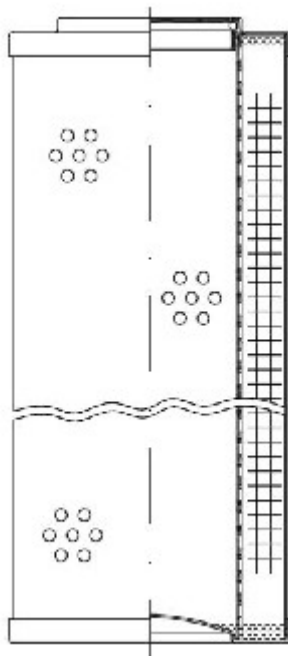

Buy Big, Save Big! - www.bigfilterstore.com - 866-673-0345

Technical Data for Big Filter #: BFS-DB35E

[Click to view stock, pricing and volume discount information](#)

Filter Type Details

Part Type: Hydraulic
Filter Type: Pressure Line
Media: Glass
Seal Material: Viton
Fluid Type: HH / HL / HM / HV
Flow Direction: Outside-In

Dimensions (Inches)

Height: 25.71
O.D. Top: 3.78 **O.D. Bottom:** 3.78
I.D. Top: 2.22 **I.D. Bottom:**
Weight (lbs): 4.62

Rating

Micron 1: 6 **Beta Ratio 1:** 200/5.4
Micron 2: **Beta Ratio 2:** 1000/7.7
Flow Rate (GPM): **Capacity (gr):**
Collapse Pressure (psi): 363 **Burst Pressure (psi)**
Filter area (sq in): 2099

Misc. Information

Thread Type:
Thread Size (in):
By-pass: No
Handle: No
Wrap: Yes

Contact Information

Big Filter Inc.
 162 Kerr Dr.
 Sault Ste. Marie, ON
 P6A 5H9
 Canada

Big Filter Inc.
 605 Ridge St, #144
 Sault Ste. Marie, MI
 49783
 USA