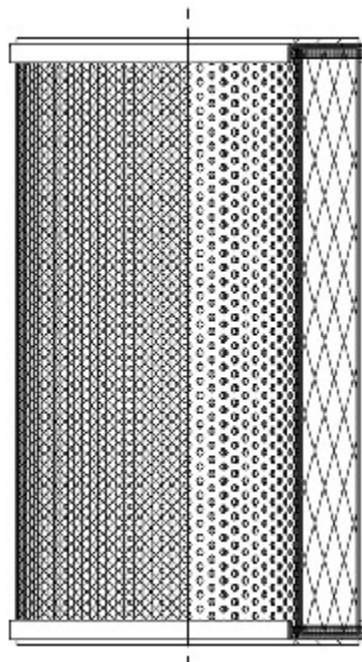

Buy Big, Save Big! - www.bigfilterstore.com - 866-673-0345

Technical Data for Big Filter #: BFS-DB360

[Click to view stock, pricing and volume discount information](#)

Filter Type Details

Part Type: Hydraulic
Filter Type: Return Line
Media: Cellulose
Seal Material: Buna
Fluid Type: HH / HL / HM / HV
Flow Direction: Outside-In

Dimensions (Inches)

Height: 14
O.D. Top: 5.91 **O.D. Bottom:** 5.91
I.D. Top: 3.35 **I.D. Bottom:** 3.35
Weight (lbs): 6.082

Rating

Micron 1: 10 **Beta Ratio 1:** 2/10
Micron 2: **Beta Ratio 2:**
Flow Rate (GPM): **Capacity (gr):**
Collapse Pressure (psi): 145 **Burst Pressure (psi)**
Filter area (sq in): 2682

Misc. Information

Thread Type:
Thread Size (in):
By-pass: No
Handle: No
Wrap: Yes

Contact Information

Big Filter Inc.
 162 Kerr Dr.
 Sault Ste. Marie, ON
 P6A 5H9
 Canada

Big Filter Inc.
 605 Ridge St, #144
 Sault Ste. Marie, MI
 49783
 USA