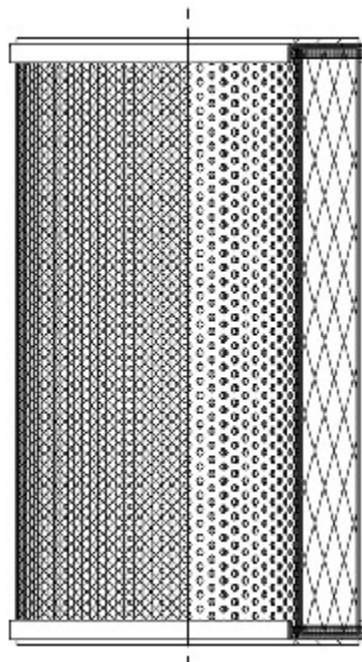

Buy Big, Save Big! - www.bigfilterstore.com - 866-673-0345

Technical Data for Big Filter #: BFS-DB361

[Click to view stock, pricing and volume discount information](#)

Filter Type Details

Part Type: Hydraulic
Filter Type: Return Line
Media: Cellulose
Seal Material: Buna
Fluid Type: HH / HL / HM / HV
Flow Direction: Outside-In

Dimensions (Inches)

Height: 8.07
O.D. Top: 5.91 **O.D. Bottom:** 5.91
I.D. Top: 3.35 **I.D. Bottom:** 3.35
Weight (lbs): 3.886

Rating

Micron 1: 10 **Beta Ratio 1:** 2/10
Micron 2: **Beta Ratio 2:**
Flow Rate (GPM): **Capacity (gr):**
Collapse Pressure (psi): 145 **Burst Pressure (psi)**
Filter area (sq in): 1523

Misc. Information

Thread Type:
Thread Size (in):
By-pass: No
Handle: No
Wrap: Yes

Contact Information

Big Filter Inc.
 162 Kerr Dr.
 Sault Ste. Marie, ON
 P6A 5H9
 Canada

Big Filter Inc.
 605 Ridge St, #144
 Sault Ste. Marie, MI
 49783
 USA