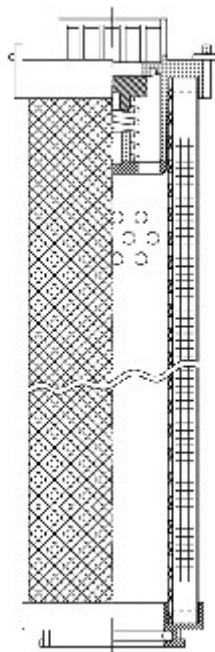

Contact Information

Big Filter Inc.
162 Kerr Dr.
Sault Ste. Marie, ON
P6A 5H9
Canada

Big Filter Inc.
605 Ridge St, #144
Sault Ste. Marie, MI
49783
USA

Toll Free: 866-673-0345
Direct: 705-255-2493

info@bigfilterstore.com
<https://www.bigfilterstore.com>