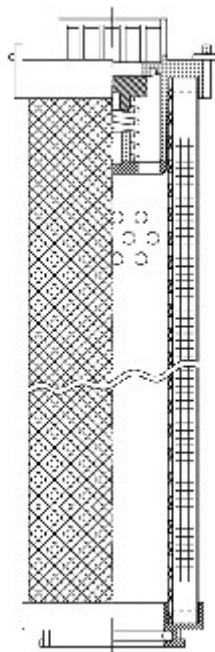

Buy Big, Save Big! - www.bigfilterstore.com - 866-673-0345

Technical Data for Big Filter #: BFS-DB36F

[Click to view stock, pricing and volume discount information](#)

Filter Type Details

Part Type: Hydraulic
Filter Type: Return Line
Media: Glass
Seal Material: Viton
Fluid Type: HH / HL / HM / HV
Flow Direction: Outside-In

Dimensions (Inches)

Height: 15.43
O.D. Top: 2.36 **O.D. Bottom:** 2.36
I.D. Top: **I.D. Bottom:** 1.35
Weight (lbs): 4.245

Rating

Micron 1: 5
Micron 2:
Flow Rate (GPM):
Collapse Pressure (psi): 435
Filter area (sq in):

Beta Ratio 1: 200/5.4
Beta Ratio 2: 1000/7.7
Capacity (gr):
Burst Pressure (psi)

Misc. Information

Thread Type:
Thread Size (in):
By-pass: Yes
Handle: Yes
Wrap: Yes

Contact Information

Big Filter Inc.
162 Kerr Dr.
Sault Ste. Marie, ON
P6A 5H9
Canada