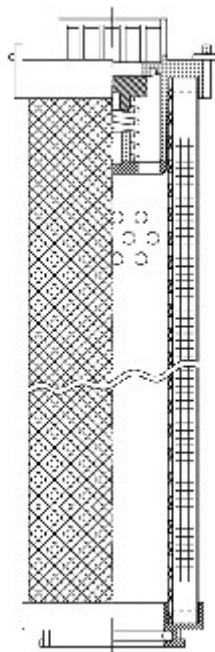

Buy Big, Save Big! - www.bigfilterstore.com - 866-673-0345

Technical Data for Big Filter #: BFS-DB370

[Click to view stock, pricing and volume discount information](#)

Filter Type Details

Part Type: Hydraulic
Filter Type: Return Line
Media: Glass
Seal Material: Viton
Fluid Type: HH / HL / HM / HV
Flow Direction: Outside-In

Dimensions (Inches)

Height: 15.43
O.D. Top: 2.36 **O.D. Bottom:** 2.36
I.D. Top: **I.D. Bottom:** 1.35
Weight (lbs): 4.245

Rating

Micron 1: 10
Micron 2:
Flow Rate (GPM):
Collapse Pressure (psi): 435
Filter area (sq in):

Beta Ratio 1: 200/9.9
Beta Ratio 2: 1000/12.4
Capacity (gr):
Burst Pressure (psi)

Misc. Information

Thread Type:
Thread Size (in):
By-pass: Yes
Handle: Yes
Wrap: Yes

Contact Information

Big Filter Inc.
 162 Kerr Dr.
 Sault Ste. Marie, ON
 P6A 5H9
 Canada