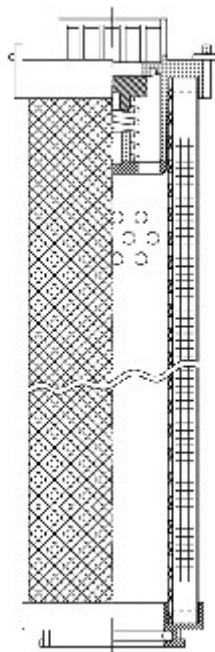

Buy Big, Save Big! - www.bigfilterstore.com - 866-673-0345

Technical Data for Big Filter #: BFS-DB371

[Click to view stock, pricing and volume discount information](#)

Filter Type Details

Part Type: Hydraulic
Filter Type: Return Line
Media: Glass
Seal Material: Viton
Fluid Type: HH / HL / HM / HV
Flow Direction: Outside-In

Dimensions (Inches)

Height: 15.43
O.D. Top: 2.36 **O.D. Bottom:** 2.36
I.D. Top: **I.D. Bottom:** 1.35
Weight (lbs): 4.245

Rating

Micron 1: 20
Micron 2:
Flow Rate (GPM):
Collapse Pressure (psi): 435
Filter area (sq in):

Beta Ratio 1: 200/20.7
Beta Ratio 2: 1000/26.6
Capacity (gr):
Burst Pressure (psi)

Misc. Information

Thread Type:
Thread Size (in):
By-pass: Yes
Handle: Yes
Wrap: Yes

Contact Information

Big Filter Inc.
162 Kerr Dr.
Sault Ste. Marie, ON
P6A 5H9
Canada