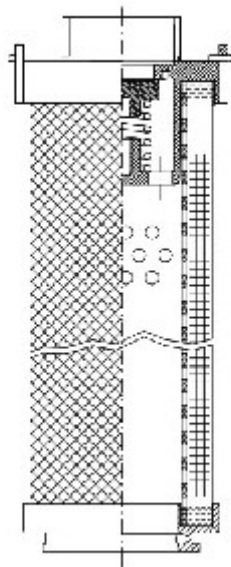

Buy Big, Save Big! - www.bigfilterstore.com - 866-673-0345

Technical Data for Big Filter #: BFS-DB372

[Click to view stock, pricing and volume discount information](#)

Filter Type Details

Part Type: Hydraulic
Filter Type: Return Line
Media: Glass
Seal Material: Viton
Fluid Type: HH / HL / HM / HV
Flow Direction: Outside-In

Dimensions (Inches)

Height: 15.43
O.D. Top: 2.36 **O.D. Bottom:** 2.36
I.D. Top: **I.D. Bottom:** 1.35
Weight (lbs): 4.245

Rating

Micron 1: 3 **Beta Ratio 1:** 200/3
Micron 2: **Beta Ratio 2:** 1000/4.5
Flow Rate (GPM): **Capacity (gr):**
Collapse Pressure (psi): 435 **Burst Pressure (psi)**
Filter area (sq in):

Misc. Information

Thread Type:
Thread Size (in):
By-pass: Yes
Handle: Yes
Wrap: Yes

Contact Information

Big Filter Inc.
 162 Kerr Dr.
 Sault Ste. Marie, ON
 P6A 5H9
 Canada

Big Filter Inc.
 605 Ridge St, #144
 Sault Ste. Marie, MI
 49783
 USA