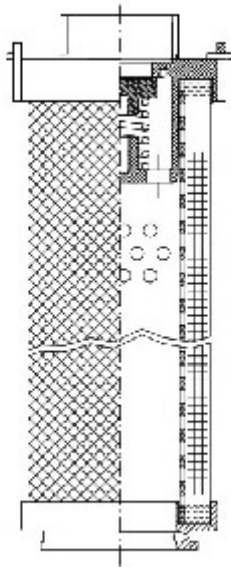

Contact Information

Big Filter Inc.
162 Kerr Dr.
Sault Ste. Marie, ON
P6A 5H9
Canada

Big Filter Inc.
605 Ridge St, #144
Sault Ste. Marie, MI
49783
USA

Toll Free: 866-673-0345
Direct: 705-255-2493

info@bigfilterstore.com
<https://www.bigfilterstore.com>