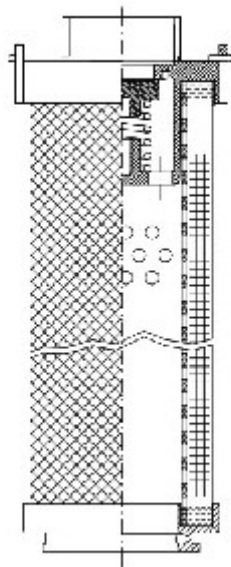

Buy Big, Save Big! - www.bigfilterstore.com - 866-673-0345

Technical Data for Big Filter #: BFS-DB374

[Click to view stock, pricing and volume discount information](#)

Filter Type Details

Part Type: Hydraulic
Filter Type: Return Line
Media: Glass
Seal Material: Viton
Fluid Type: HH / HL / HM / HV
Flow Direction: Outside-In

Dimensions (Inches)

Height: 15.43
O.D. Top: 2.36 **O.D. Bottom:** 2.36
I.D. Top: **I.D. Bottom:** 1.35
Weight (lbs): 4.245

Rating

Micron 1: 10
Micron 2:
Flow Rate (GPM):
Collapse Pressure (psi): 435
Filter area (sq in):

Beta Ratio 1: 200/9.9
Beta Ratio 2: 1000/12.4
Capacity (gr):
Burst Pressure (psi)

Misc. Information

Thread Type:
Thread Size (in):
By-pass: Yes
Handle: Yes
Wrap: Yes

Contact Information

Big Filter Inc.
 162 Kerr Dr.
 Sault Ste. Marie, ON
 P6A 5H9
 Canada