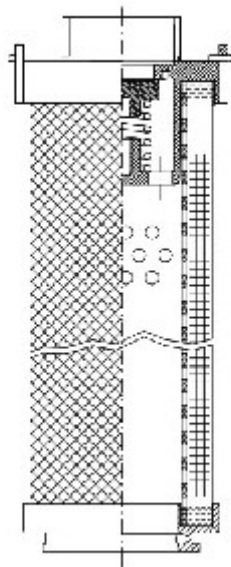

Buy Big, Save Big! - www.bigfilterstore.com - 866-673-0345

Technical Data for Big Filter #: BFS-DB375

[Click to view stock, pricing and volume discount information](#)

Filter Type Details

Part Type: Hydraulic
Filter Type: Return Line
Media: Glass
Seal Material: Viton
Fluid Type: HH / HL / HM / HV
Flow Direction: Outside-In

Dimensions (Inches)

Height: 15.43
O.D. Top: 2.36 **O.D. Bottom:** 2.36
I.D. Top: **I.D. Bottom:** 1.35
Weight (lbs): 4.245

Rating

Micron 1: 20 **Beta Ratio 1:** 200/20.7
Micron 2: **Beta Ratio 2:** 1000/26.6
Flow Rate (GPM): **Capacity (gr):**
Collapse Pressure (psi): 435 **Burst Pressure (psi)**
Filter area (sq in):

Misc. Information

Thread Type:
Thread Size (in):
By-pass: Yes
Handle: Yes
Wrap: Yes

Contact Information

Big Filter Inc.
 162 Kerr Dr.
 Sault Ste. Marie, ON
 P6A 5H9
 Canada

Big Filter Inc.
 605 Ridge St, #144
 Sault Ste. Marie, MI
 49783
 USA