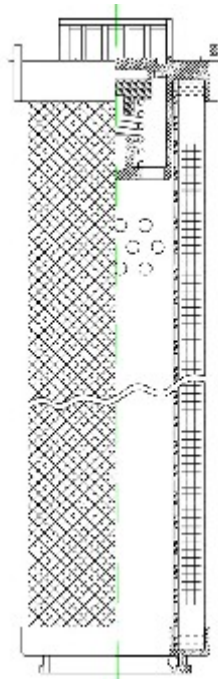

Contact Information

Big Filter Inc.
162 Kerr Dr.
Sault Ste. Marie, ON
P6A 5H9
Canada

Big Filter Inc.
605 Ridge St, #144
Sault Ste. Marie, MI
49783
USA

Toll Free: 866-673-0345
Direct: 705-255-2493

info@bigfilterstore.com
<https://www.bigfilterstore.com>