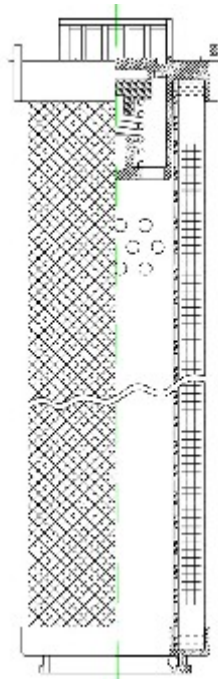

Buy Big, Save Big! - www.bigfilterstore.com - 866-673-0345

Technical Data for Big Filter #: BFS-DB377

[Click to view stock, pricing and volume discount information](#)

Filter Type Details

Part Type: Hydraulic
Filter Type: Return Line
Media: Glass
Seal Material: Viton
Fluid Type: HH / HL / HM / HV
Flow Direction: Outside-In

Dimensions (Inches)

Height: 15.43
O.D. Top: 2.36 **O.D. Bottom:** 2.36
I.D. Top: **I.D. Bottom:** 1.35
Weight (lbs): 4.245

Rating

Micron 1: 5 **Beta Ratio 1:** 200/5.4
Micron 2: **Beta Ratio 2:** 1000/7.7
Flow Rate (GPM):
Collapse Pressure (psi): 435
Filter area (sq in):
Capacity (gr):
Burst Pressure (psi)

Misc. Information

Thread Type:
Thread Size (in):
By-pass: No
Handle: Yes
Wrap: Yes

Contact Information

Big Filter Inc.
 162 Kerr Dr.
 Sault Ste. Marie, ON
 P6A 5H9
 Canada

Big Filter Inc.
 605 Ridge St, #144
 Sault Ste. Marie, MI
 49783
 USA