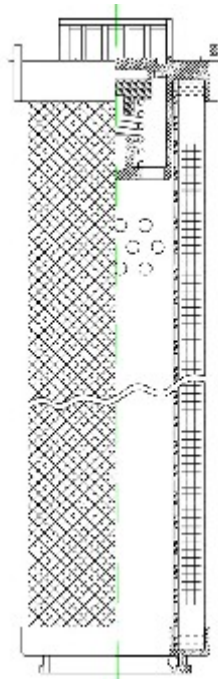

Buy Big, Save Big! - www.bigfilterstore.com - 866-673-0345

Technical Data for Big Filter #: BFS-DB378

[Click to view stock, pricing and volume discount information](#)

Filter Type Details

Part Type: Hydraulic
Filter Type: Return Line
Media: Glass
Seal Material: Viton
Fluid Type: HH / HL / HM / HV
Flow Direction: Outside-In

Dimensions (Inches)

Height: 15.43
O.D. Top: 2.36 **O.D. Bottom:** 2.36
I.D. Top: **I.D. Bottom:** 1.35
Weight (lbs): 4.245

Rating

Micron 1: 10
Micron 2:
Flow Rate (GPM):
Collapse Pressure (psi): 435
Filter area (sq in):

Beta Ratio 1: 200/9.9
Beta Ratio 2: 1000/12.4
Capacity (gr):
Burst Pressure (psi)

Misc. Information

Thread Type:
Thread Size (in):
By-pass: No
Handle: Yes
Wrap: Yes

Contact Information

Big Filter Inc.
 162 Kerr Dr.
 Sault Ste. Marie, ON
 P6A 5H9
 Canada