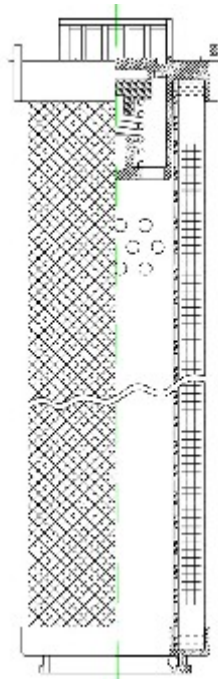

Buy Big, Save Big! - www.bigfilterstore.com - 866-673-0345

Technical Data for Big Filter #: BFS-DB379

[Click to view stock, pricing and volume discount information](#)

Filter Type Details

Part Type: Hydraulic
Filter Type: Return Line
Media: Glass
Seal Material: Viton
Fluid Type: HH / HL / HM / HV
Flow Direction: Outside-In

Dimensions (Inches)

Height: 15.43
O.D. Top: 2.36 **O.D. Bottom:** 2.36
I.D. Top: **I.D. Bottom:** 1.35
Weight (lbs): 4.245

Rating

Micron 1: 20
Micron 2:
Flow Rate (GPM):
Collapse Pressure (psi): 435
Filter area (sq in):

Beta Ratio 1: 200/20.7
Beta Ratio 2: 1000/26.6
Capacity (gr):
Burst Pressure (psi)

Misc. Information

Thread Type:
Thread Size (in):
By-pass: No
Handle: Yes
Wrap: Yes

Contact Information

Big Filter Inc.
 162 Kerr Dr.
 Sault Ste. Marie, ON
 P6A 5H9
 Canada