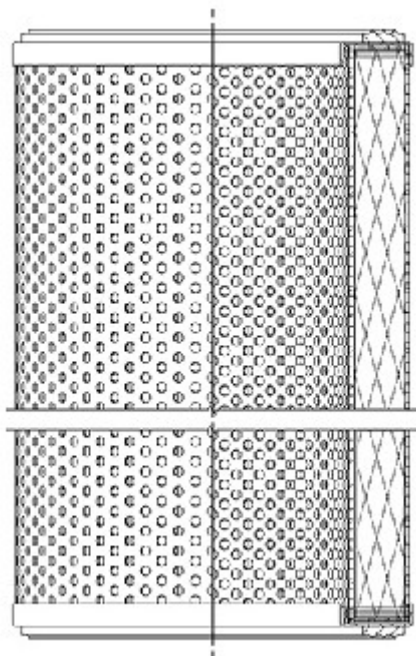

Buy Big, Save Big! - www.bigfilterstore.com - 866-673-0345

Technical Data for Big Filter #: BFS-DB37A

[Click to view stock, pricing and volume discount information](#)

Filter Type Details

Part Type: Hydraulic
Filter Type: Return Line
Media: Cellulose
Seal Material: Buna
Fluid Type: HH / HL / HM / HV
Flow Direction: Outside-In

Dimensions (Inches)

Height: 11.84
O.D. Top: 5.91 **O.D. Bottom:** 5.91
I.D. Top: 3.35 **I.D. Bottom:** 3.35
Weight (lbs): 3.551

Rating

Micron 1: 10 **Beta Ratio 1:** 2/10
Micron 2: **Beta Ratio 2:** **Capacity (gr):** **Burst Pressure (psi)**
Flow Rate (GPM): **Collapse Pressure (psi):** 145
Filter area (sq in): 2255

Misc. Information

Thread Type: **Thread Size (in):** **By-pass:** No
Handle: No
Wrap: Yes

Contact Information

Big Filter Inc.
162 Kerr Dr.
Sault Ste. Marie, ON
P6A 5H9
Canada

Big Filter Inc.
605 Ridge St, #144
Sault Ste. Marie, MI
49783
USA