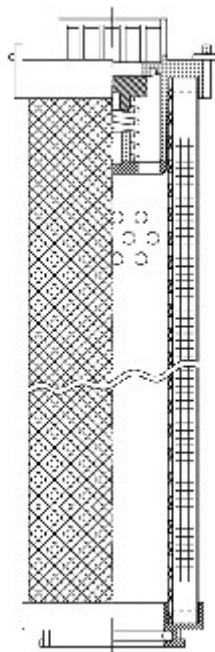

Buy Big, Save Big! - www.bigfilterstore.com - 866-673-0345

Technical Data for Big Filter #: BFS-DB37B

[Click to view stock, pricing and volume discount information](#)

Filter Type Details

Part Type: Hydraulic
Filter Type: Return Line
Media: Glass
Seal Material: Viton
Fluid Type: HH / HL / HM / HV
Flow Direction: Outside-In

Dimensions (Inches)

Height: 15.43
O.D. Top: 2.36 **O.D. Bottom:** 2.36
I.D. Top: **I.D. Bottom:** 1.35
Weight (lbs): 4.245

Rating

Micron 1: 1
Micron 2:
Flow Rate (GPM):
Collapse Pressure (psi): 435
Filter area (sq in):

Beta Ratio 1: 200/2
Beta Ratio 2: 1000/3
Capacity (gr):
Burst Pressure (psi)

Misc. Information

Thread Type:
Thread Size (in):
By-pass: Yes
Handle: Yes
Wrap: Yes

Contact Information

Big Filter Inc.
162 Kerr Dr.
Sault Ste. Marie, ON
P6A 5H9
Canada