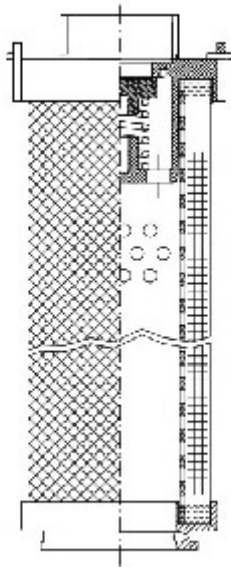

Buy Big, Save Big! - www.bigfilterstore.com - 866-673-0345

Technical Data for Big Filter #: BFS-DB37C

[Click to view stock, pricing and volume discount information](#)

Filter Type Details

Part Type: Hydraulic
Filter Type: Return Line
Media: Glass
Seal Material: Viton
Fluid Type: HH / HL / HM / HV
Flow Direction: Outside-In

Dimensions (Inches)

Height: 15.43
O.D. Top: 2.36 **O.D. Bottom:** 2.36
I.D. Top: **I.D. Bottom:** 1.35
Weight (lbs): 4.245

Rating

Micron 1: 1 **Beta Ratio 1:** 200/2
Micron 2: **Beta Ratio 2:** 1000/3
Flow Rate (GPM): **Capacity (gr):**
Collapse Pressure (psi): 435 **Burst Pressure (psi)**
Filter area (sq in):

Misc. Information

Thread Type:
Thread Size (in):
By-pass: Yes
Handle: Yes
Wrap: Yes

Contact Information

Big Filter Inc.
 162 Kerr Dr.
 Sault Ste. Marie, ON
 P6A 5H9
 Canada

Big Filter Inc.
 605 Ridge St, #144
 Sault Ste. Marie, MI
 49783
 USA