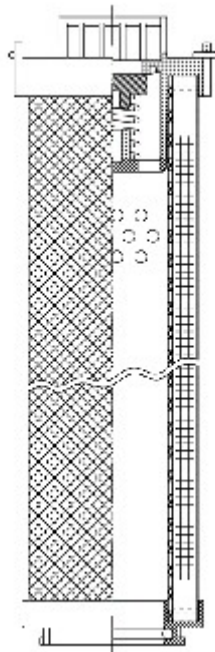

Contact Information

Big Filter Inc.
162 Kerr Dr.
Sault Ste. Marie, ON
P6A 5H9
Canada

Big Filter Inc.
605 Ridge St, #144
Sault Ste. Marie, MI
49783
USA

Toll Free: 866-673-0345
Direct: 705-255-2493

info@bigfilterstore.com
<https://www.bigfilterstore.com>