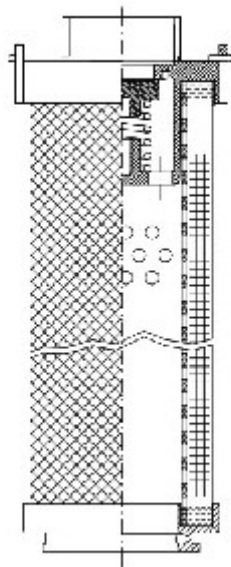

Contact Information

Big Filter Inc.
162 Kerr Dr.
Sault Ste. Marie, ON
P6A 5H9
Canada

Big Filter Inc.
605 Ridge St, #144
Sault Ste. Marie, MI
49783
USA

Toll Free: 866-673-0345
Direct: 705-255-2493

info@bigfilterstore.com
<https://www.bigfilterstore.com>