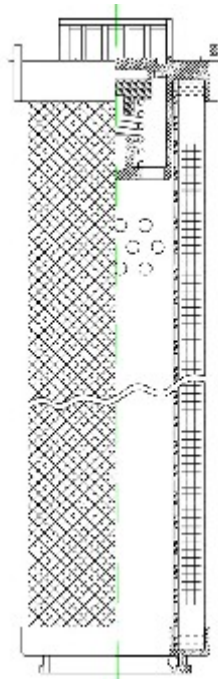

Buy Big, Save Big! - www.bigfilterstore.com - 866-673-0345

Technical Data for Big Filter #: BFS-DB380

[Click to view stock, pricing and volume discount information](#)

Filter Type Details

Part Type: Hydraulic
Filter Type: Return Line
Media: Glass
Seal Material: Viton
Fluid Type: HH / HL / HM / HV
Flow Direction: Outside-In

Dimensions (Inches)

Height: 15.43
O.D. Top: 2.36 **O.D. Bottom:** 2.36
I.D. Top: **I.D. Bottom:** 1.35
Weight (lbs): 4.245

Rating

Micron 1: 15
Micron 2:
Flow Rate (GPM):
Collapse Pressure (psi): 435
Filter area (sq in):

Beta Ratio 1: 200/15
Beta Ratio 2: 1000/18
Capacity (gr):
Burst Pressure (psi)

Misc. Information

Thread Type:
Thread Size (in):
By-pass: No
Handle: Yes
Wrap: Yes

Contact Information

Big Filter Inc.
 162 Kerr Dr.
 Sault Ste. Marie, ON
 P6A 5H9
 Canada