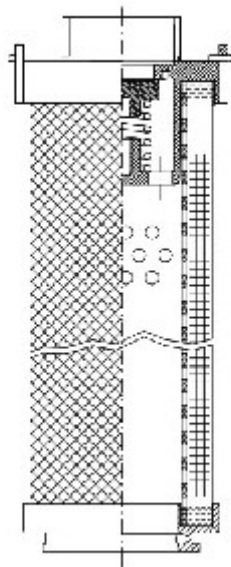

Buy Big, Save Big! - www.bigfilterstore.com - 866-673-0345

Technical Data for Big Filter #: BFS-DB385

[Click to view stock, pricing and volume discount information](#)

Filter Type Details

Part Type: Hydraulic
Filter Type: Return Line
Media: Polyester
Seal Material: Viton
Fluid Type: HH / HL / HM / HV
Flow Direction: Outside-In

Dimensions (Inches)

Height: 15.43
O.D. Top: 2.36 **O.D. Bottom:** 2.36
I.D. Top: **I.D. Bottom:** 1.35
Weight (lbs): 4.245

Rating

Micron 1: 15 **Beta Ratio 1:** 2/15
Micron 2: **Beta Ratio 2:**
Flow Rate (GPM): **Capacity (gr):**
Collapse Pressure (psi): 435 **Burst Pressure (psi)**
Filter area (sq in):

Misc. Information

Thread Type:
Thread Size (in):
By-pass: Yes
Handle: Yes
Wrap: Yes

Contact Information

Big Filter Inc.
 162 Kerr Dr.
 Sault Ste. Marie, ON
 P6A 5H9
 Canada

Big Filter Inc.
 605 Ridge St, #144
 Sault Ste. Marie, MI
 49783
 USA