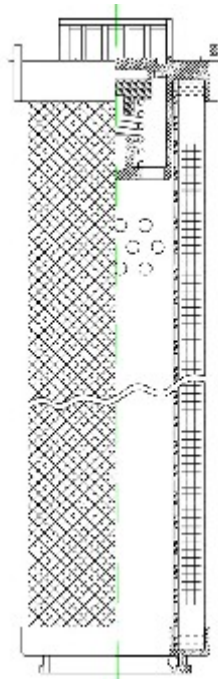

Buy Big, Save Big! - www.bigfilterstore.com - 866-673-0345

Technical Data for Big Filter #: BFS-DB386

[Click to view stock, pricing and volume discount information](#)

Filter Type Details

Part Type: Hydraulic
Filter Type: Return Line
Media: Polyester
Seal Material: Viton
Fluid Type: HH / HL / HM / HV
Flow Direction: Outside-In

Dimensions (Inches)

Height: 15.43
O.D. Top: 2.36 **O.D. Bottom:** 2.36
I.D. Top: **I.D. Bottom:** 1.35
Weight (lbs): 4.245

Rating

Micron 1: 15 **Beta Ratio 1:** 2/15
Micron 2: **Beta Ratio 2:**
Flow Rate (GPM): **Capacity (gr):**
Collapse Pressure (psi):435 **Burst Pressure (psi)**
Filter area (sq in):

Misc. Information

Thread Type:
Thread Size (in):
By-pass: No
Handle: Yes
Wrap: Yes

Contact Information

Big Filter Inc.
 162 Kerr Dr.
 Sault Ste. Marie, ON
 P6A 5H9
 Canada

Big Filter Inc.
 605 Ridge St, #144
 Sault Ste. Marie, MI
 49783
 USA