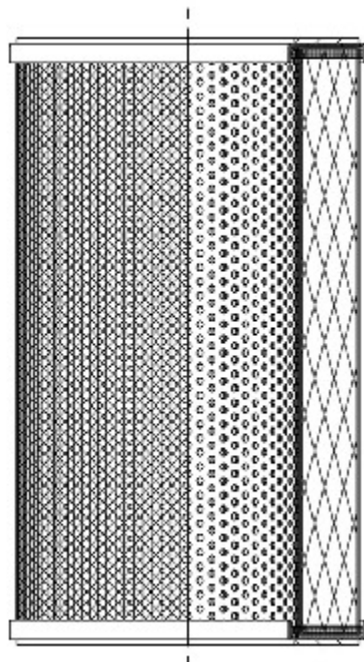

Buy Big, Save Big! - www.bigfilterstore.com - 866-673-0345

Technical Data for Big Filter #: BFS-DB387

[Click to view stock, pricing and volume discount information](#)

Filter Type Details

Part Type: Hydraulic
Filter Type: Return Line
Media: Glass
Seal Material: Buna
Fluid Type: HH / HL / HM / HV / HFA / H
Flow Direction: Outside-In

Dimensions (Inches)

Height: 17.97
O.D. Top: 5.91 **O.D. Bottom:** 5.91
I.D. Top: 3.35 **I.D. Bottom:** 3.35
Weight (lbs): 7.037

Rating

Micron 1: 10 **Beta Ratio 1:** 200/9.9
Micron 2: **Beta Ratio 2:** 1000/12.4
Flow Rate (GPM): **Capacity (gr):**
Collapse Pressure (psi): 100 **Burst Pressure (psi)**
Filter area (sq in): 3819

Misc. Information

Thread Type:
Thread Size (in):
By-pass: No
Handle: No
Wrap: Yes

Contact Information

Big Filter Inc.
 162 Kerr Dr.
 Sault Ste. Marie, ON
 P6A 5H9
 Canada

Big Filter Inc.
 605 Ridge St, #144
 Sault Ste. Marie, MI
 49783
 USA