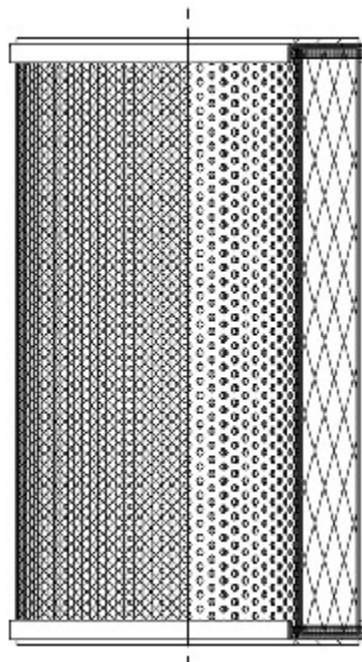

Buy Big, Save Big! - www.bigfilterstore.com - 866-673-0345

Technical Data for Big Filter #: BFS-DB388

[Click to view stock, pricing and volume discount information](#)

Filter Type Details

Part Type: Hydraulic
Filter Type: Return Line
Media: Glass
Seal Material: Buna
Fluid Type: HH / HL / HM / HV
Flow Direction: Outside-In

Dimensions (Inches)

Height: 8.07
O.D. Top: 5.91 **O.D. Bottom:** 5.91
I.D. Top: 3.35 **I.D. Bottom:** 3.35
Weight (lbs): 2.799

Rating

Micron 1: 10 **Beta Ratio 1:** 200/9.9
Micron 2: **Beta Ratio 2:** 1000/12.4
Flow Rate (GPM): **Capacity (gr):**
Collapse Pressure (psi): 145 **Burst Pressure (psi)**
Filter area (sq in): 1675

Misc. Information

Thread Type:
Thread Size (in):
By-pass: No
Handle: No
Wrap: Yes

Contact Information

Big Filter Inc.
 162 Kerr Dr.
 Sault Ste. Marie, ON
 P6A 5H9
 Canada

Big Filter Inc.
 605 Ridge St, #144
 Sault Ste. Marie, MI
 49783
 USA