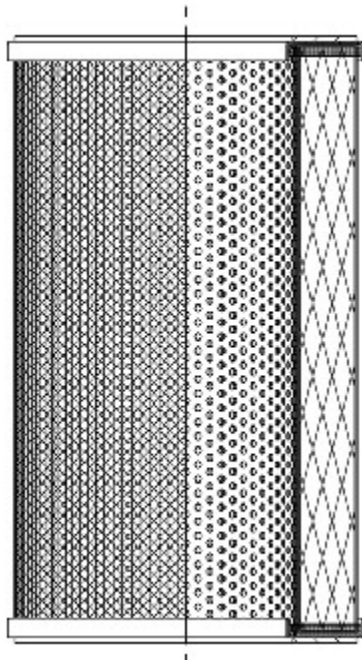

Buy Big, Save Big! - www.bigfilterstore.com - 866-673-0345

Technical Data for Big Filter #: BFS-DB3CC

[Click to view stock, pricing and volume discount information](#)

Filter Type Details

Part Type: Hydraulic
Filter Type: Return Line
Media: Glass
Seal Material: Buna
Fluid Type: HH / HL / HM / HV / HFA / H
Flow Direction: Outside-In

Dimensions (Inches)

Height: 10.08
O.D. Top: 5.91 **O.D. Bottom:** 5.91
I.D. Top: 3.35 **I.D. Bottom:** 3.35
Weight (lbs): 4.598

Rating

Micron 1: 10 **Beta Ratio 1:** 200/9.9
Micron 2: **Beta Ratio 2:** 1000/12.4
Flow Rate (GPM): **Capacity (gr):**
Collapse Pressure (psi): 145 **Burst Pressure (psi)**
Filter area (sq in): 2110

Misc. Information

Thread Type:
Thread Size (in):
By-pass: No
Handle: No
Wrap: Yes

Contact Information

Big Filter Inc.
 162 Kerr Dr.
 Sault Ste. Marie, ON
 P6A 5H9
 Canada

Big Filter Inc.
 605 Ridge St, #144
 Sault Ste. Marie, MI
 49783
 USA