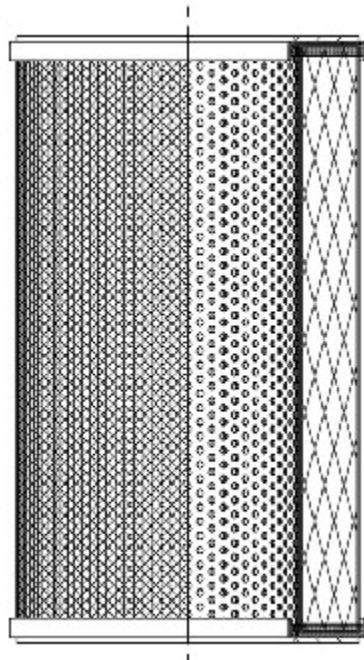

Buy Big, Save Big! - www.bigfilterstore.com - 866-673-0345

Technical Data for Big Filter #: BFS-DB3D1

[Click to view stock, pricing and volume discount information](#)

Filter Type Details

Part Type: Hydraulic
Filter Type: Return Line
Media: Glass
Seal Material: Buna
Fluid Type: HH / HL / HM / HV / HFA / H
Flow Direction: Outside-In

Dimensions (Inches)

Height: 14
O.D. Top: 5.91 **O.D. Bottom:** 5.91
I.D. Top: 3.35 **I.D. Bottom:** 3.35
Weight (lbs): 6.082

Rating

Micron 1: 10
Micron 2:
Flow Rate (GPM):
Collapse Pressure (psi): 145
Filter area (sq in): 2958

Beta Ratio 1: 200/9.9
Beta Ratio 2: 1000/12.4
Capacity (gr):
Burst Pressure (psi)

Misc. Information

Thread Type:
Thread Size (in):
By-pass: No
Handle: No
Wrap: Yes

Contact Information

Big Filter Inc.
 162 Kerr Dr.
 Sault Ste. Marie, ON
 P6A 5H9
 Canada