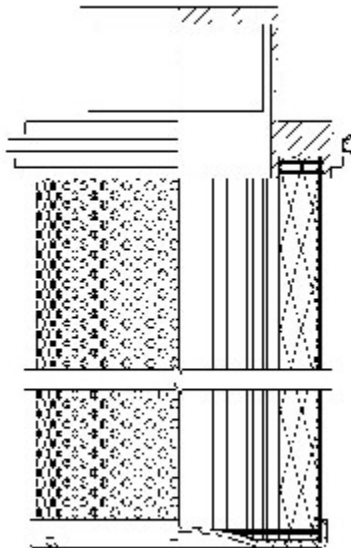

Buy Big, Save Big! - www.bigfilterstore.com - 866-673-0345

Technical Data for Big Filter #: BFS-DB3D3

[Click to view stock, pricing and volume discount information](#)

Filter Type Details

Part Type: Hydraulic
Filter Type: Return Line
Media: Glass
Seal Material: Viton
Fluid Type: HH / HL / HM / HV / HFB
Flow Direction: Inside-Out

Dimensions (Inches)

Height: 14.96
O.D. Top: 4.15 **O.D. Bottom:** 3.56
I.D. Top: 2.22 **I.D. Bottom:**
Weight (lbs): 2.804

Rating

Micron 1: 10 **Beta Ratio 1:** 200/9.9
Micron 2: **Beta Ratio 2:** 1000/12.4
Flow Rate (GPM): **Capacity (gr):**
Collapse Pressure (psi): 145 **Burst Pressure (psi)**
Filter area (sq in): 960

Misc. Information

Thread Type:
Thread Size (in):
By-pass: No
Handle: No
Wrap: Yes

Contact Information

Big Filter Inc.
 162 Kerr Dr.
 Sault Ste. Marie, ON
 P6A 5H9
 Canada

Big Filter Inc.
 605 Ridge St, #144
 Sault Ste. Marie, MI
 49783
 USA