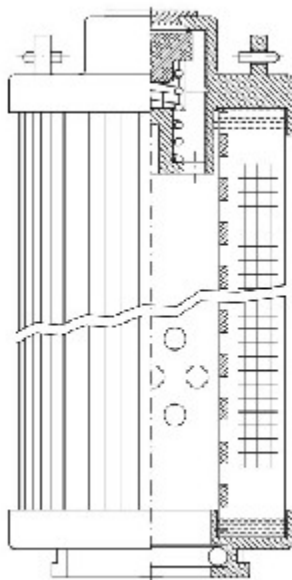

Buy Big, Save Big! - www.bigfilterstore.com - 866-673-0345

Technical Data for Big Filter #: BFS-DB3D5

[Click to view stock, pricing and volume discount information](#)

Filter Type Details

Part Type: Hydraulic
Filter Type: Return Line
Media: Wire Mesh
Seal Material: Viton
Fluid Type: HH / HL / HM / HV
Flow Direction: Outside-In

Dimensions (Inches)

Height: 7.64
O.D. Top: 3.72 **O.D. Bottom:** 3.72
I.D. Top: **I.D. Bottom:** 1.9
Weight (lbs): 1.716

Rating

Micron 1: 50
Micron 2:
Flow Rate (GPM):
Collapse Pressure (psi): 435
Filter area (sq in): 602
Beta Ratio 1:
Beta Ratio 2:
Capacity (gr):
Burst Pressure (psi)

Misc. Information

Thread Type:
Thread Size (in):
By-pass: No
Handle: Yes
Wrap: No

Contact Information

Big Filter Inc.
162 Kerr Dr.
Sault Ste. Marie, ON
P6A 5H9
Canada

Big Filter Inc.
605 Ridge St, #144
Sault Ste. Marie, MI
49783
USA