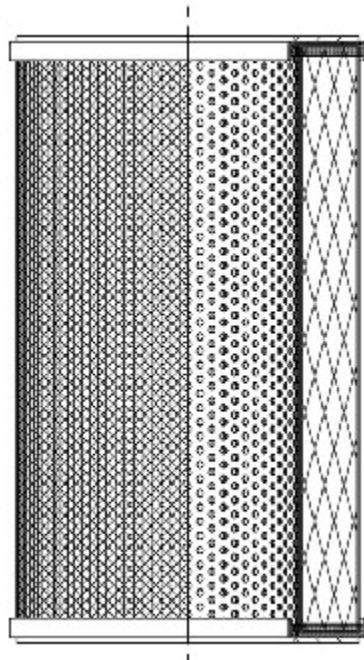

Contact Information

Big Filter Inc.
162 Kerr Dr.
Sault Ste. Marie, ON
P6A 5H9
Canada

Big Filter Inc.
605 Ridge St, #144
Sault Ste. Marie, MI
49783
USA

Toll Free: 866-673-0345
Direct: 705-255-2493

info@bigfilterstore.com
<https://www.bigfilterstore.com>