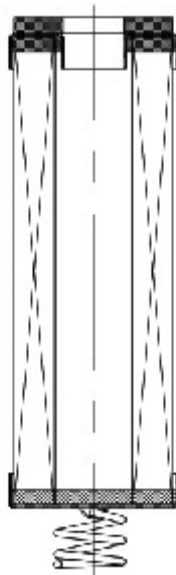

Contact Information

Big Filter Inc.
162 Kerr Dr.
Sault Ste. Marie, ON
P6A 5H9
Canada

Big Filter Inc.
605 Ridge St, #144
Sault Ste. Marie, MI
49783
USA

Toll Free: 866-673-0345
Direct: 705-255-2493

info@bigfilterstore.com
<https://www.bigfilterstore.com>