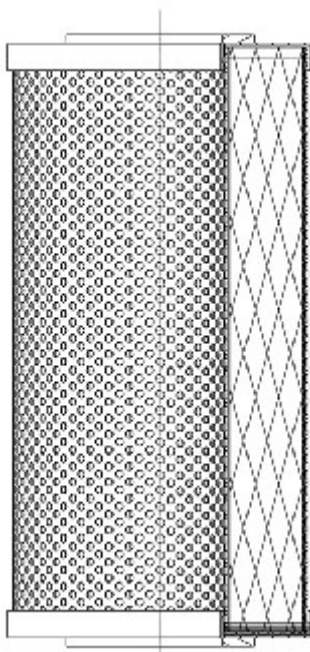

Contact Information

Big Filter Inc.
162 Kerr Dr.
Sault Ste. Marie, ON
P6A 5H9
Canada

Big Filter Inc.
605 Ridge St, #144
Sault Ste. Marie, MI
49783
USA

Toll Free: 866-673-0345
Direct: 705-255-2493

info@bigfilterstore.com
<https://www.bigfilterstore.com>